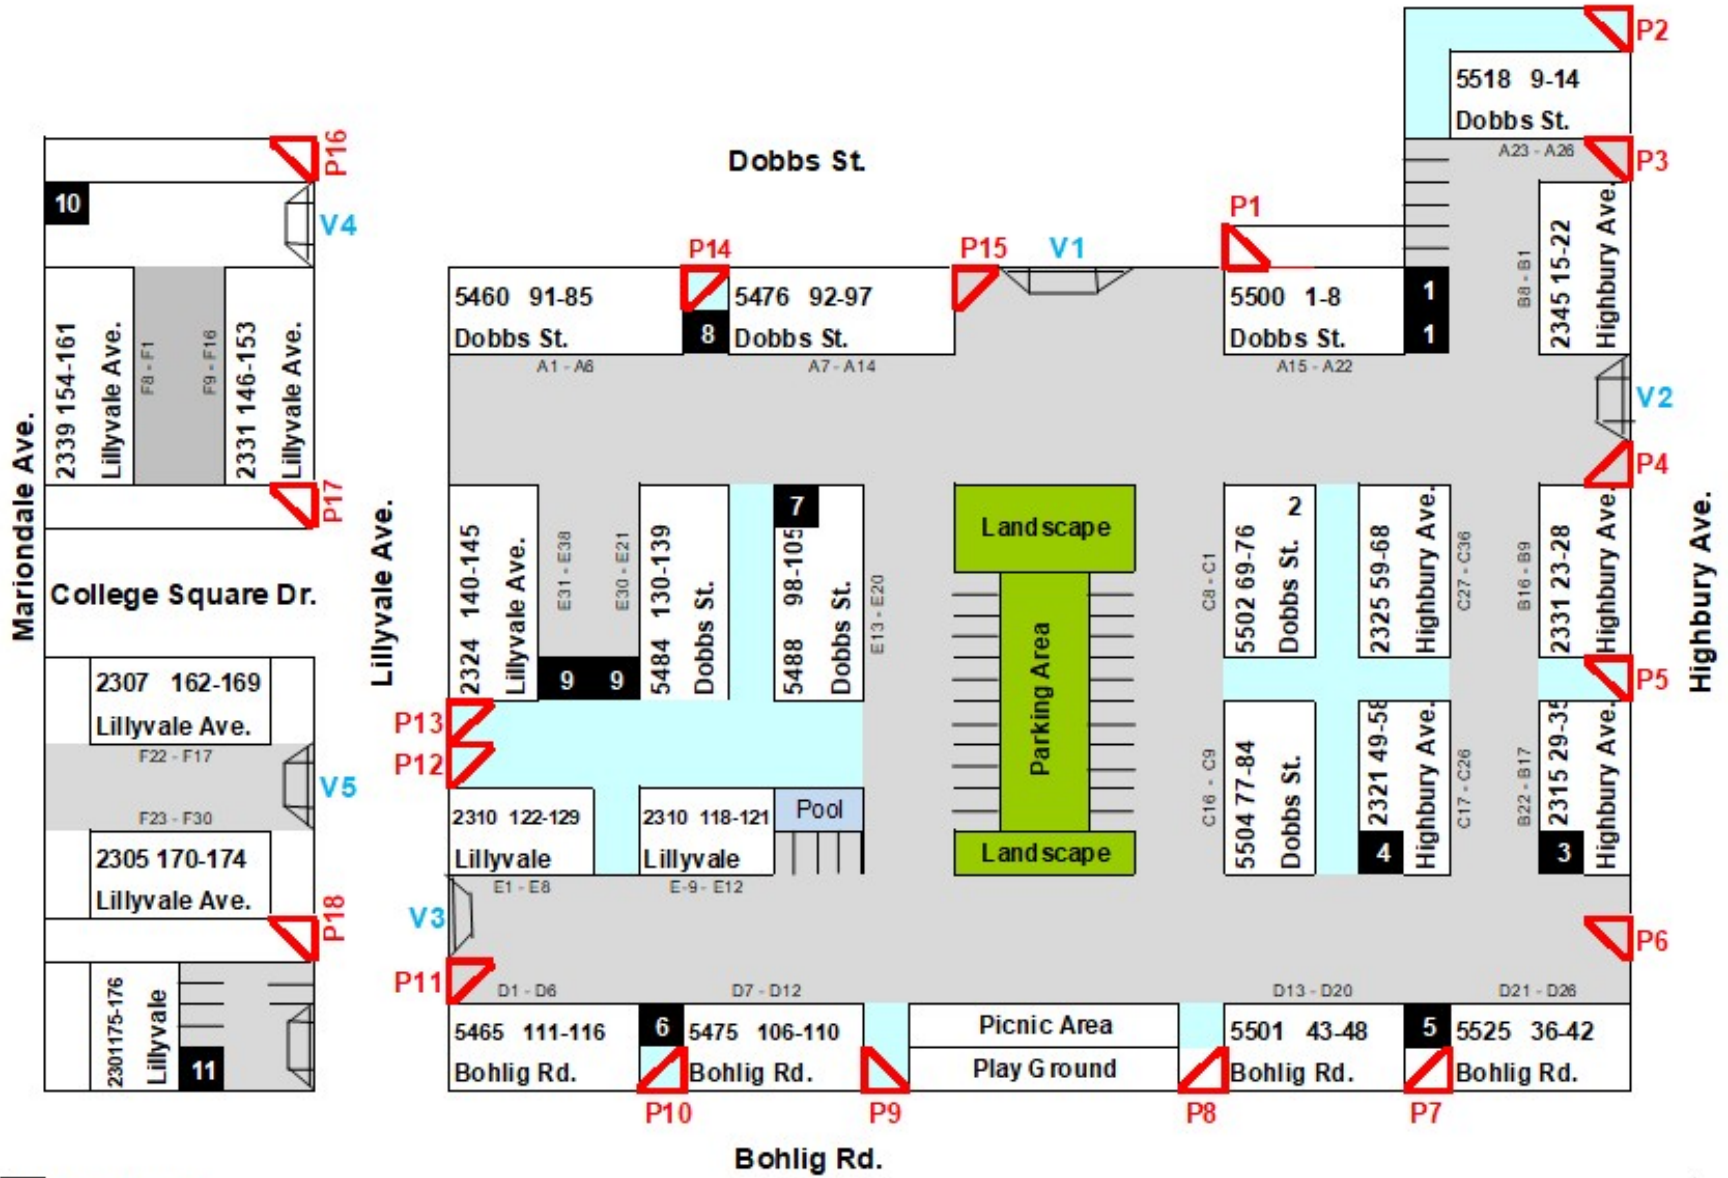

Valley Blvd.

- T** Trash Bins
- P** = Pedestrian Gates
- V** = Vehicular Gates